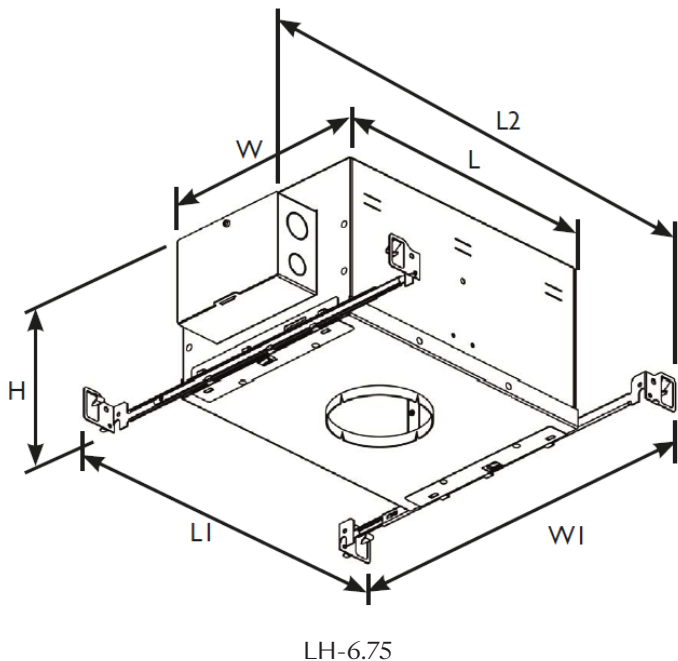

LMT-13-NIC

Tray Order Code:

LMT-13-NIC	-		-	GU	-	120
------------	---	--	---	----	---	-----

Housing Type

LMT-13-NIC	Lucent Mounting Tray, Non-Insulated Ceiling
------------	---

Mounting Hardware

09	9" to 15.25"
14	14" to 24"
36	28" to 36"
BB	Butterfly Bracket
CB	Caterpillar Bracket

Lamp

GU	GU10
----	------

Supply Voltage

120	120V
-----	------

Project Ref: \_\_\_\_\_

Location Ref: \_\_\_\_\_

Housing Dimensions					
H	L	L1	L2	W	W1
6.75"	11.75"	14.95"	15.35"	8.75"	14" to 24"

Tray Order Code: