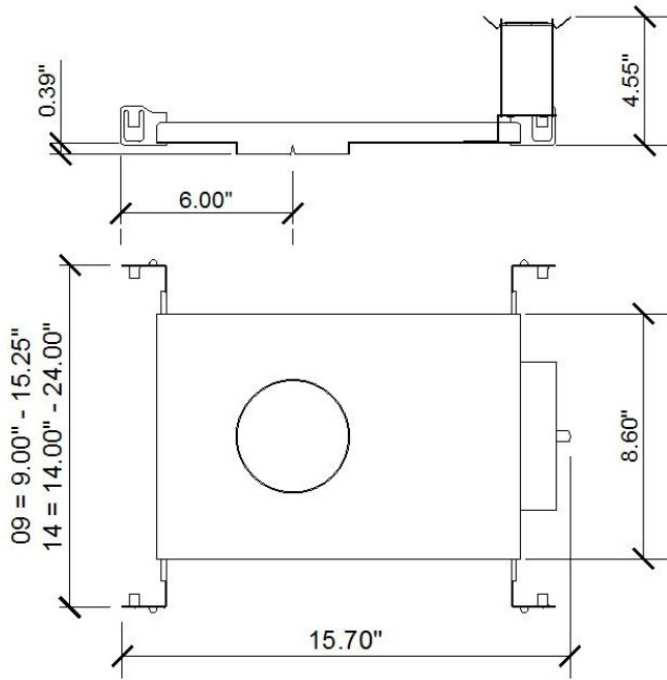

Project Ref: _____

Location Ref: _____

LMT-13-NIC

Tray Order Code:

LMT-13-NIC	-		-	GU	-	120

Housing Type

LMT-13-NIC	Lucent Mounting Tray, Non-Insulated Ceiling

Mounting Hardware

09	9" to 15.25"
14	14" to 24"
36	28" to 36"
BB	Butterfly Bracket
CB	Caterpillar Bracket

Lamp

GU	GU10

Supply Voltage

120	120V