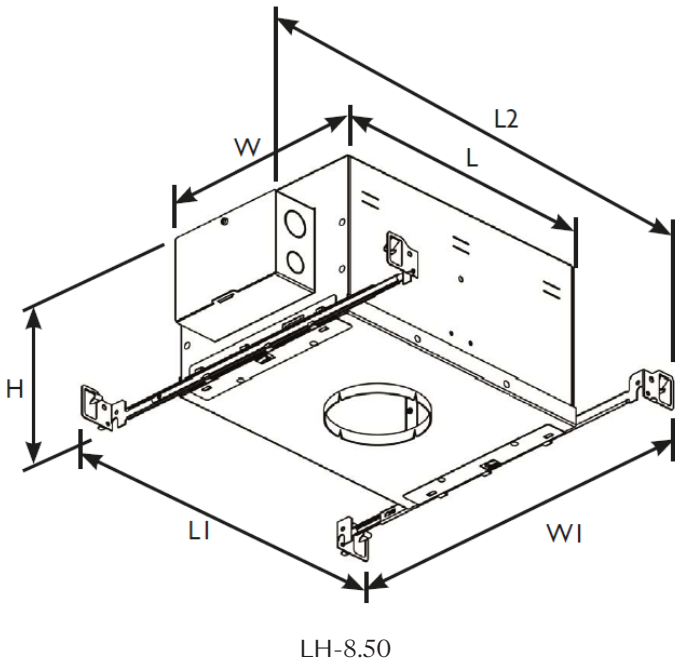

Lamp

GU	GU10
----	------

Supply Voltage

120	120V
-----	------

Project Ref: \_\_\_\_\_

Location Ref: \_\_\_\_\_

Housing Dimensions					
H	L	L1	L2	W	W1
6.75"	11.75"	14.95"	15.35"	8.75"	14" to 24"

Tray Order Code:

LH-6.75 - NIC - [ ] - GU - 120

Housing Type  
LH-6.75 Lucent Housing 6.75"

Housing Type  
NIC Non-Insulated Ceiling

Mounting Hardware  
09 9" to 15.25"  
14 14" to 24"  
36 28" to 36"  
BB Butterfly Bracket  
CB Caterpillar Bracket

Lamp  
GU GU10

Supply Voltage  
120 120V

Project Ref: \_\_\_\_\_

Location Ref: \_\_\_\_\_

Housing Dimensions					
H	L	L1	L2	W	W1
8.50"	15.75"	18.95"	19.30"	12.00"	14" to 24"

Tray Order Code:

LH-8.50 - [ ] - [ ] - GU - 120