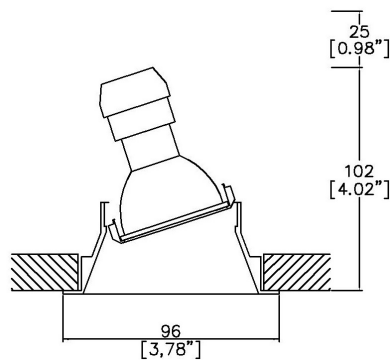

## ProSpex Trim Round Accent

96mm (3.78") overall diameter. Range of soft appearance with minimal trim for achieving trimless effect. Family of matching products also available. Required depth height + 25mm<sup>^</sup>

A963-GU  
Cut-out 83.5mm Ø

Light Source	GU10 Halogen GU10 LED
Max Power	50W (Halogen)
Lamp Base	GU10
Voltage	120v 50/60Hz
Insulation Class	I

Project Ref: \_\_\_\_\_

Location Ref: \_\_\_\_\_

Fixture Order Code: