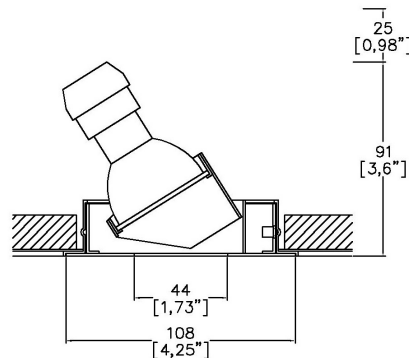

# ProSpex Pinhole4.25 Accent

108mm (4.25") overall diameter. Available with standard trim kit or plaster-in kit for flush appearance. Family of matching products also available. Required depth height + 25mm^

A30413-A-GU + 3000-PBZ  
Cut-out 103mm (4.00") Ø

A30413-A-GU + 3000-PCZ  
Cut-out 98mm (3.85") Ø

Light Source	GU10 Halogen GU10 LED
Max Power	50W (Halogen)
Lamp Base	GU10
Voltage	120v 50/60Hz
Insulation Class	I