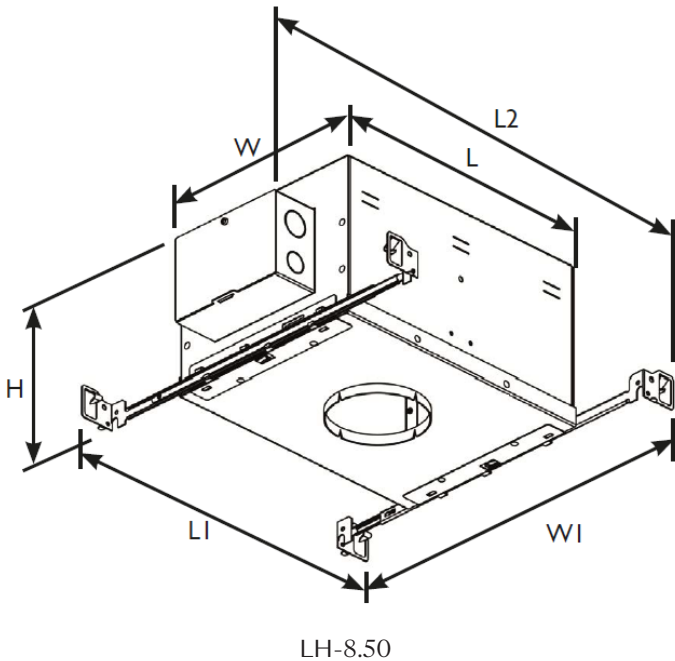

Lamp

GU      GU10

Supply Voltage

120      120V

Project Ref: \_\_\_\_\_

Location Ref: \_\_\_\_\_

Housing Dimensions					
H	L	L1	L2	W	W1
6.75"	11.75"	14.95"	15.35"	8.75"	14" to 24"

Tray Order Code:

LH-6.75 - NIC -  - GU - 120

Housing Type  
LH-6.75 Lucent Housing 6.75"

Housing Type  
NIC Non-Insulated Ceiling

Mounting Hardware  
09 9" to 15.25"  
14 14" to 24"  
36 28" to 36"  
BB Butterfly Bracket  
CB Caterpillar Bracket

Lamp  
GU GU10

Supply Voltage  
120 120V

Project Ref: \_\_\_\_\_

Location Ref: \_\_\_\_\_

Housing Dimensions					
H	L	L1	L2	W	W1
8.50"	15.75"	18.95"	19.30"	12.00"	14" to 24"

Tray Order Code:

LH-8.50 - [ ] - [ ] - GU - 120