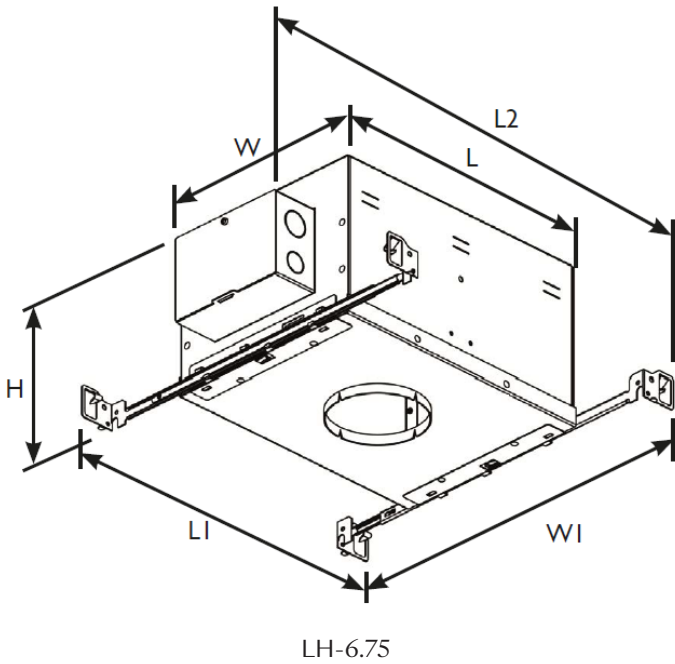

LMT-13-NIC

Tray Order Code:

Housing Type

LMT-13-NIC      Lucent Mounting Tray, Non-Insulated Ceiling

Mounting Hardware

- 09      9" to 15.25"
- 14      14" to 24"
- 36      28" to 36"
- BB      Butterfly Bracket
- CB      Caterpillar Bracket

Lamp

GU      GU10

Supply Voltage

120      120V

Project Ref: \_\_\_\_\_

Location Ref: \_\_\_\_\_

Housing Dimensions					
H	L	L1	L2	W	W1
6.75"	11.75"	14.95"	15.35"	8.75"	14" to 24"

Tray Order Code: