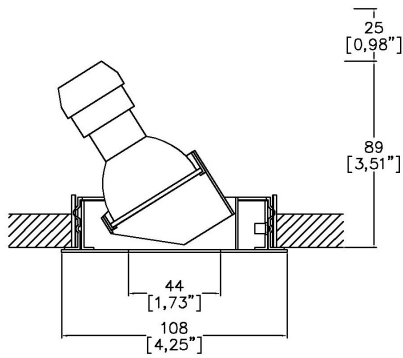

# ProSpex Pinhole4.25 Accent

108mm (4.25") overall diameter. Available with standard trim kit or plaster-in kit for flush appearance. Family of matching products also available. Required depth height + 25mm^

A30413-A-GU + 3000-PBZ  
Cut-out 103mm (4.00") Ø

A30413-A-GU + 3000-PCZ  
Cut-out 98mm (3.85") Ø

Light Source	GU10 Halogen GU10 LED
Max Power	50W (Halogen)
Lamp Base	GU10
Voltage	120v 50/60Hz
Insulation Class	I