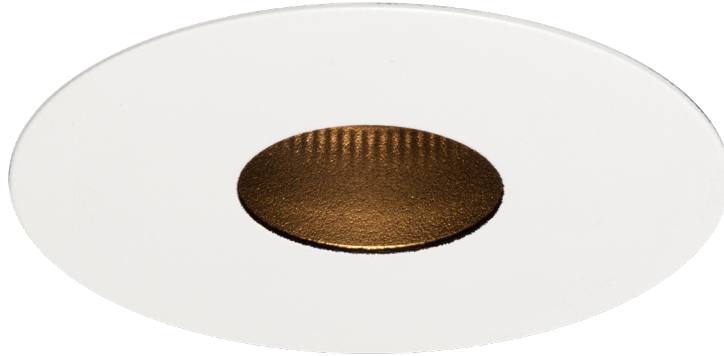

# ProSpex Pinhole4.25 Accent

108mm (4.25") overall diameter. Available with standard trim kit or plaster-in kit for flush appearance. Family of matching products also available. Required depth height + 25mm^

A30413-A-GU + 3000-PBZ  
Cut-out 103mm (4.00") Ø

A30413-A-GU + 3000-PCZ  
Cut-out 98mm (3.85") Ø

Light Source	GU10 Halogen GU10 LED
Max Power	50W (Halogen)
Lamp Base	GU10
Voltage	120v 50/60Hz
Insulation Class	I

Project Ref: \_\_\_\_\_

Location Ref: \_\_\_\_\_

Fixture Order Code:  -  -  -

Fixture  
A30413-A-GU Pinhole4.25 Accent with GU10

Finish  
WH White (RAL 9010)  
BK Black (RAL 9005)  
RAL Custom RAL Colour\*