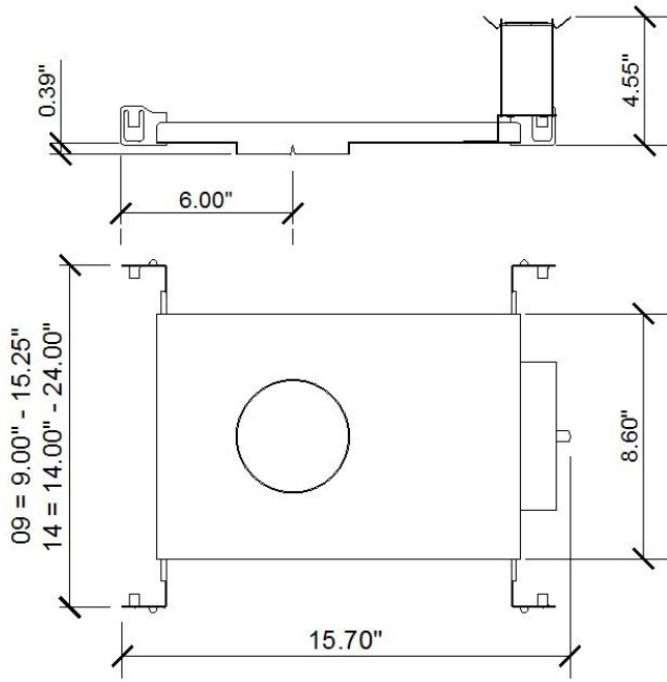

Project Ref: _____

Location Ref: _____

LMT-13-NIC

Tray Order Code:

Housing Type

LMT-13-NIC   Lucent Mounting Tray, Non-Insulated Ceiling

Mounting Hardware

- 09   9" to 15.25"
- 14   14" to 24"
- 36   28" to 36"
- BB   Butterfly Bracket
- CB   Caterpillar Bracket

Lamp

GU   GU10

Supply Voltage

120   120V