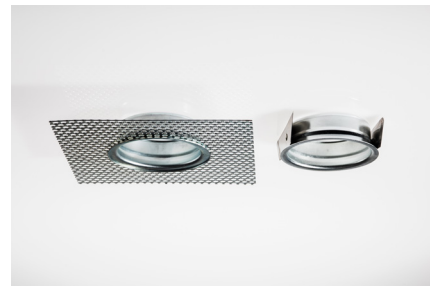

Project Ref: _____

Location Ref: _____

Fixture Order Code: - - -

Fixture
A30413-A-GU Pinhole4.25 Accent with GU10

Finish
WH White (RAL 9010)
BK Black (RAL 9005)
RAL Custom RAL Colour*

Ceiling Thickness
12 1/2"
58 5/8"
75 3/4"
C Custom

Location
XX Standard Location
DP Damp
WT Wet

Installation Order Code:

Installation
3000-PBZ Trim kit for trimmed appearance
3000-PCZ Mud-kit for seamless flush appearance