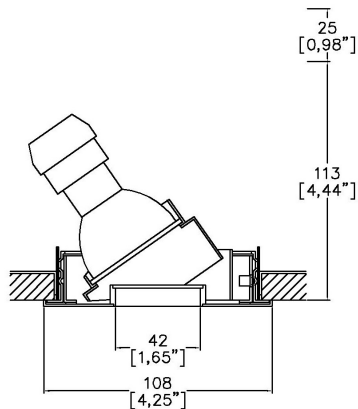

ProSpex Edge4.25 Accent

108mm (4.25") overall diameter. 360° rotations. Up to 30° tilt. Edge baffle to ensure aperture is glare free and for a professional look. Available with standard trim kit or mud-in kit for flush appearance. Family of matching products also available. Required depth height + 25mm^

A31413-A-GU + 3000-PBZ
Cut-out 103mm (4.00") Ø

A31413-A-GU + 3000-PCZ
Cut-out 98mm (3.85") Ø

Light Source	GU10 Halogen GU10 LED
Max Power	50W (Halogen)
Lamp Base	GU10
Voltage	120v 50/60Hz
Insulation Class	I