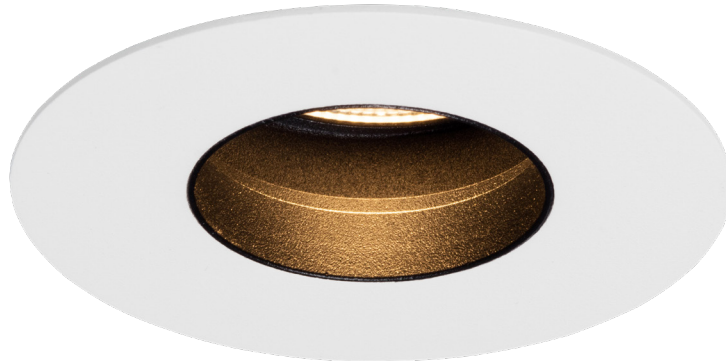

ProSpex Edge4.25 Accent

108mm (4.25") overall diameter. 360° rotations. Up to 30° tilt. Edge baffle to ensure aperture is glare free and for a professional look. Available with standard trim kit or mud-in kit for flush appearance. Family of matching products also available. Required depth height + 25mm^

A31413-A-GU + 3000-PBZ
Cut-out 103mm (4.00") Ø

A31413-A-GU + 3000-PCZ
Cut-out 98mm (3.85") Ø

Light Source	GU10 Halogen GU10 LED
Max Power	50W (Halogen)
Lamp Base	GU10
Voltage	120v 50/60Hz
Insulation Class	I

Project Ref: _____

Location Ref: _____

Fixture Order Code: - - -

Fixture
A31413-A-GU Edge4.25 Accent with GU10

Finish
WH White (RAL 9010)
BK Black (RAL 9005)
RAL Custom RAL Colour*

Ceiling Thickness
12 1/2"
58 5/8"
75 3/4"
C Custom