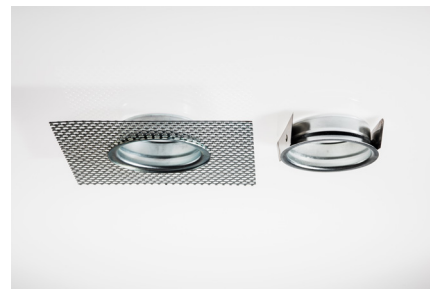

Project Ref: _____

Location Ref: _____

Fixture Order Code: - - -

Fixture
A31413-A-GU   Edge4.25 Accent with GU10

Finish
WH   White (RAL 9010)
BK   Black (RAL 9005)
RAL   Custom RAL Colour*

Ceiling Thickness
12   1/2"
58   5/8"
75   3/4"
C   Custom

Location
DP   Damp
WT   Wet
XX   Standard Location

Installation Order Code:

Installation
3000-PBZ   Trim kit for trimmed appearance
3000-PCZ   Mud-kit for seamless flush appearance