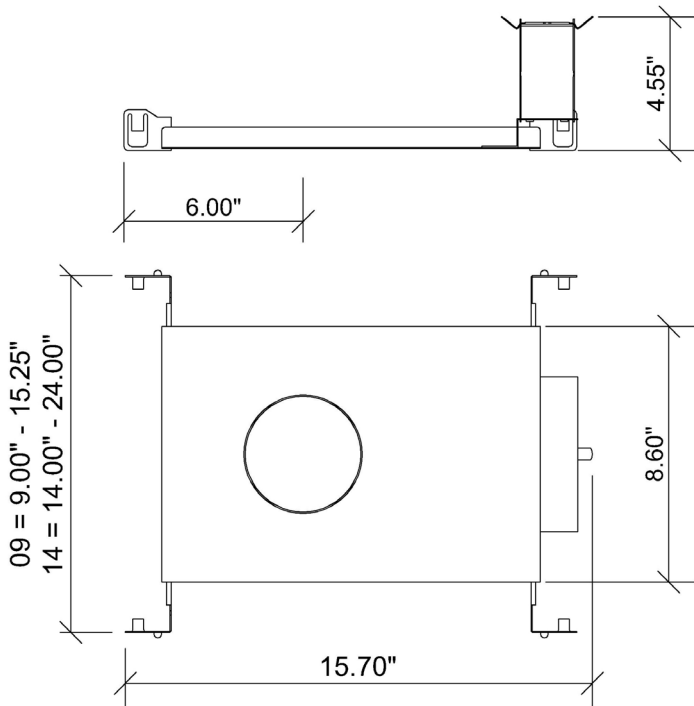

Project Ref: _____

Location Ref: _____

LMT-13-NIC

Tray Order Code:

Housing Type

LMT-13-NIC   Lucent Mounting Tray, Non-Insulated Ceiling

Mounting Hardware

09   9" to 15.25"
14   14" to 24"
36   28" to 36"
BB   Butterfly Bracket
CB   Caterpillar Bracket

Lamp

GU   GU10

Supply Voltage

120   120V