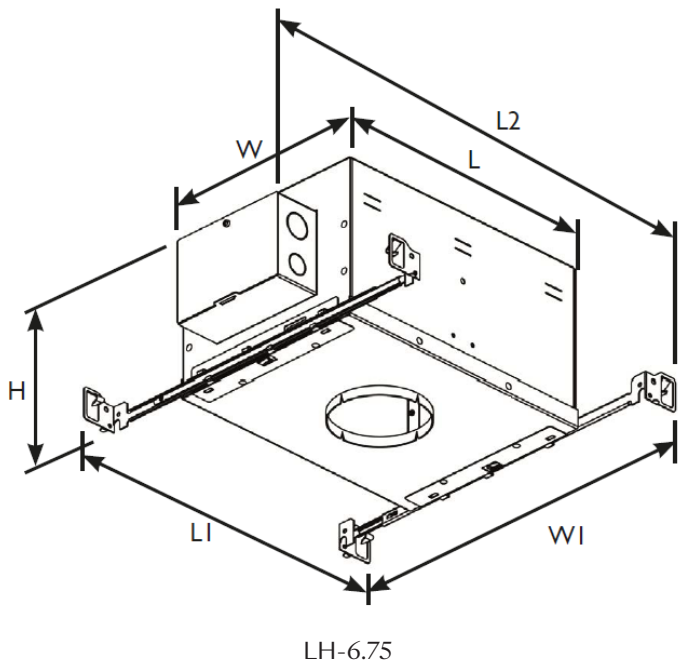

LMT-13-NIC

Tray Order Code:

Housing Type

LMT-13-NIC Lucent Mounting Tray, Non-Insulated Ceiling

Mounting Hardware

09 9" to 15.25"
 14 14" to 24"
 36 28" to 36"
 BB Butterfly Bracket
 CB Caterpillar Bracket

Lamp

GU GU10

Supply Voltage

120 120V

Project Ref: _____

Location Ref: _____

Housing Dimensions					
H	L	L1	L2	W	W1
6.75"	11.75"	14.95"	15.35"	8.75"	14" to 24"

Tray Order Code: