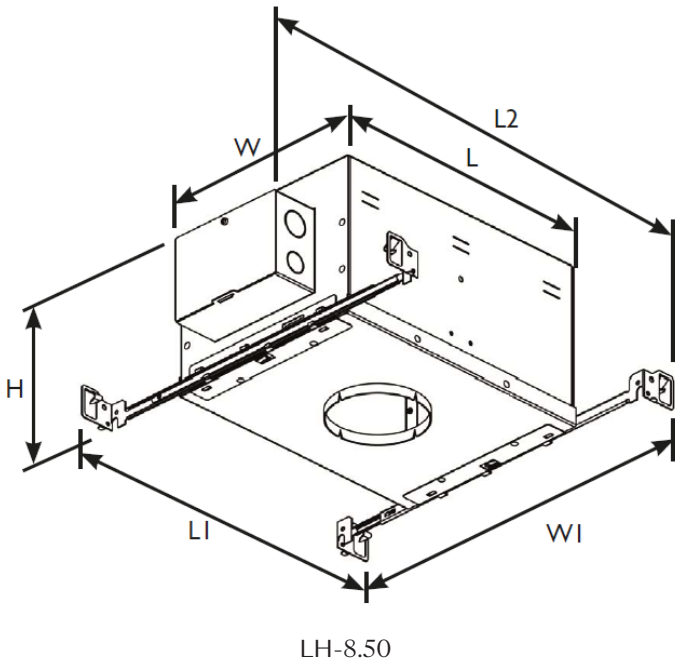

Project Ref: _____

Location Ref: _____

Housing Dimensions					
H	L	L1	L2	W	W1
8.50"	15.75"	18.95"	19.30"	12.00"	14" to 24"

Tray Order Code:

LH-8.50 - [ ] - [ ] - GU - 120

Housing Type
LH-8.50   Lucent Housing 8.50"

Housing Type
NIC   Non-Insulated Ceiling
IC   Insulated Ceiling
AT   Airtight Ceiling, CCEA

Mounting Hardware
09   9" to 15.25"
14   14" to 24"
36   28" to 36"
BB   Butterfly Bracket
CB   Caterpillar Bracket

Lamp
GU   GU10

Supply Voltage
120   120V