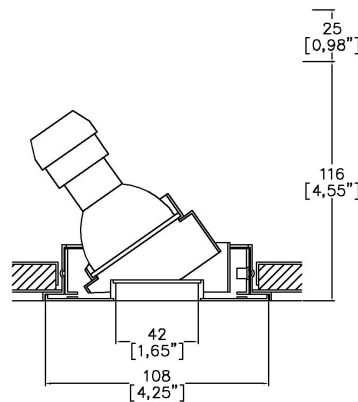

ProSpex Edge4.25 Accent

108mm (4.25") overall diameter. 360° rotations. Up to 30° tilt. Edge baffle to ensure aperture is glare free and for a professional look. Available with standard trim kit or mud-in kit for flush appearance. Family of matching products also available. Required depth height + 25mm^

A31413-A-GU + 3000-PBZ
Cut-out 103mm (4.00") Ø

A31413-A-GU + 3000-PCZ
Cut-out 98mm (3.85") Ø

Light Source	GU10 Halogen GU10 LED
Max Power	50W (Halogen)
Lamp Base	GU10
Voltage	120v 50/60Hz
Insulation Class	I