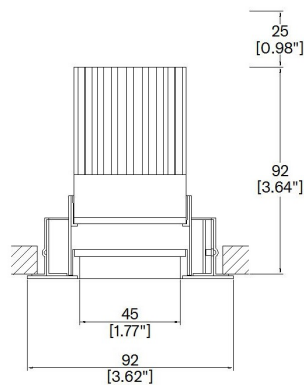

# ProSpex Edge90 Fixed

TM65.2 13kgCO2e

TM66 2.3 CEAM

92mm (3.62") overall diameter. Edge baffle to ensure aperture is glare free and for a professional look. Available with standard trim kit or plaster-in kit for flush appearance. Family of matching products also available. Required depth height + 25mm<sup>^</sup>

91413-F-LED + 9000-PBZ  
Cut-out 83mm Ø  
Trim kit

91413-F-LED + 9000-PCZ  
Cut-out 83mm Ø  
Seamless flush appearance

LED Source	LED5ISS
CCT	3000K
Drive Current	500mA
Power inc Driver	6.75W
Beam Angle	7°
Delivered Lumens	456
Delivered Intensity cd	18626
Efficacy lm/w	68
Forward Volt	11.5V
CRI	≥90 CRI