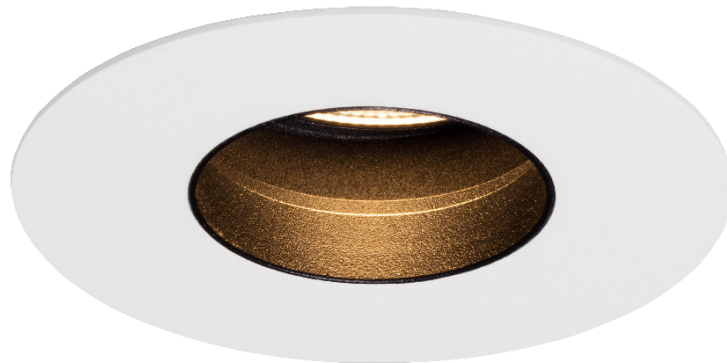

# ProSpex Edge90 Fixed

TM65.2 13kgCO2e

TM66 2.3 CEAM

92mm (3.62") overall diameter. Edge baffle to ensure aperture is glare free and for a professional look. Available with standard trim kit or plaster-in kit for flush appearance. Family of matching products also available. Required depth height + 25mm<sup>^</sup>

91413-F-LED + 9000-PBZ  
Cut-out 83mm Ø  
Trim kit

91413-F-LED + 9000-PCZ  
Cut-out 83mm Ø  
Seamless flush appearance

LED Source	LED5ISS
CCT	3000K
Drive Current	500mA
Power inc Driver	6.75W
Beam Angle	7°
Delivered Lumens	456
Delivered Intensity cd	18626
Efficacy lm/w	68
Forward Volt	11.5V
CRI	≥90 CRI