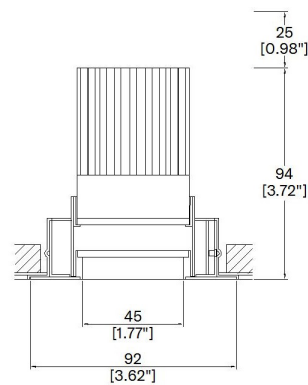

# ProSpex Edge90 Fixed

TM65.2 13kgCO2e

TM66 2.3 CEAM

92mm (3.62") overall diameter. Edge baffle to ensure aperture is glare free and for a professional look. Available with standard trim kit or plaster-in kit for flush appearance. Family of matching products also available. Required depth height + 25mm<sup>^</sup>

91413-F-LED + 9000-PBZ  
Cut-out 83mm Ø  
Trim kit

91413-F-LED + 9000-PCZ  
Cut-out 83mm Ø  
Seamless flush appearance

LED Source	LED5ISS
CCT	3000K
Drive Current	500mA
Power inc Driver	6.75W
Beam Angle	7°
Delivered Lumens	456
Delivered Intensity cd	18626
Efficacy lm/w	68
Forward Volt	11.5V
CRI	≥90 CRI